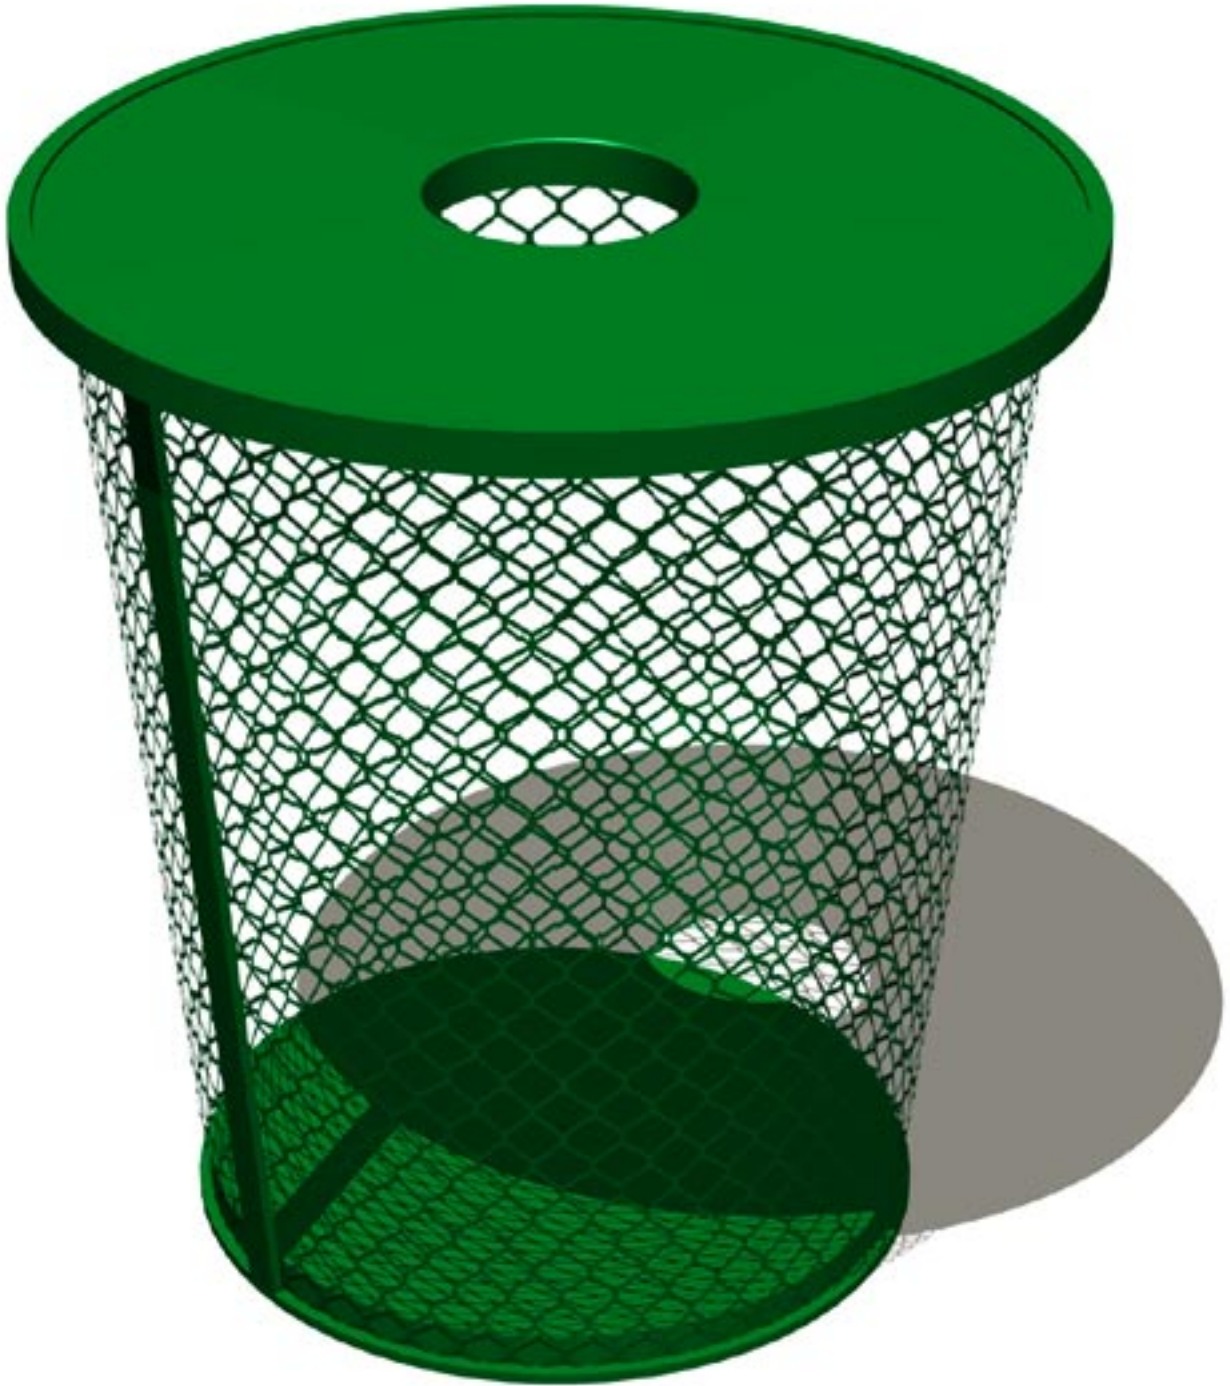

The Park Collection offers exceptional function and value with aesthetics that fit both rural and urban environments.

The completely modular design of the shelter allows for ease in shipping, installation, maintenance and variability in shade/weather screening materials. The angled, standing-seam roof sheds rain and provides an excellent base for optional solar lighting systems. The stadium-style bench and mesh trash receptacle with lid are proven designs.

Options for this collection include shade/weather screening of 42% perforated steel, perf-polycarbonate combination or safety glass, variations in the standing seam roofing materials, middle arms/vandal bars for the benches, connectors allowing the trash receptacles to be pole-mounted to the shelter and decorative elements at the tops of the shelter legs.

10' PARK SHELTER WITH BACKSCREEN - PK10BS

PK

6' PARK BENCH WITH BACK - PKBB6 • 5' PARK BENCH WITH BACK - PKBB5

SHOWN WITH OPTIONAL MIDDLE ARM

PK

Park

30 GAL PARK TRASH RECEPTACLE - PKTR30
SHOWN WITH OPTIONAL LID